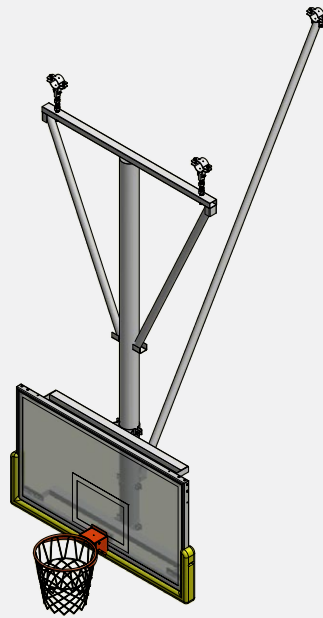

IP1345CW Stationary, Wall Braced

When folding structure is not required and backboard is no more than 10' from the wall, this system will provide the most affordable and rigid option available.

IP1345CS Stationary, Ceiling Braced

Similar stationary structure as IP1345CW above except for use when wall to backboard distance is more than 10' or wall attachment is impossible or undesirable so that either forward or rear bracing is substituted for wall bracing.

IPV4000 SpeedNET™ Ceiling Suspended Volleyball

See page 17 for details on how you can convert your facility from basketball to volleyball or to event space in seconds with no equipment handling, storage or transport.