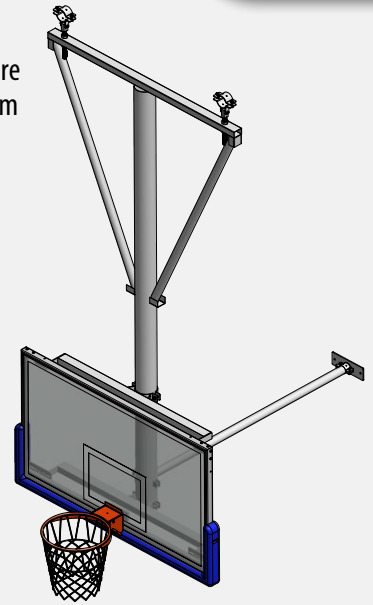

IP1345CW Stationary, Wall Braced

When folding structure is not required and backboard is no more than 10' from the wall, this system will provide the most affordable and rigid option available.

IP1345CS Stationary, Ceiling Braced

Similar stationary structure as IP1345CW above except for use when wall to backboard distance is more than 10' or wall attachment is impossible or undesirable so that either forward or rear bracing is substituted for wall bracing.

IPV4000 SpeedNET™ Ceiling Suspended Volleyball

See page 17 for details on how you can convert your facility from basketball to volleyball or to event space in seconds with no equipment handling, storage or transport.