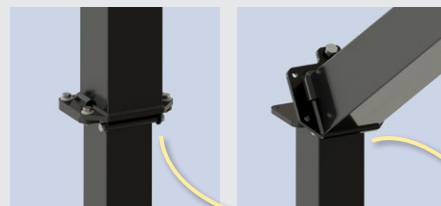

• PR29 Tough-Duty Package

Features 3 1/2" galvanized post with 3' safe play area, 36" ground bury and heavy-duty outdoor goal. **10-year limited pole warranty.**

See our complete line up of outdoor basketball systems to fit all programs, climates and budget at www.bisoninc.com. Over 30 available options.

BA871

BA873U

Other Playground Basketball Options

BA871 Ultimate™ Steel System

Entire system is covered by a **lifetime limited functional warranty**. The heavy 6" square, 3/4" wall pole and extension arm are super rigid and provide 60" of safe play area. Pole, extension arm, 42" x 60" steel backboard and double rim have a durable black powder coated finish. 40" ground bury. Order pole padding separately.

BA873U Ultimate™ Clear Polycarbonate System

Same 6" square pole system as BA871 but includes an official size 42" x 72" clear unbreakable 1/2" thick polycarbonate backboard and outdoor breakaway goal. Order pole and backboard padding separately. **Lifetime limited functional warranty.**

Note: Pole systems above shown with optional post or backboard padding.

HangTime™ Ultimate Clear Polycarbonate Systems

The most durable adjustable height playground basketball systems in the industry. Easily adjust rim height from official 10' to 7 1/2' with 90° bevel gear hand winch. Bulletproof polycarbonate backboard and specially designed outdoor breakaway goal allow us to offer a limited lifetime functional warranty. 6" pole with 72" (PR98UHT) or 60" (PR98UHTJR) wide backboard. Backboard and pole padding are optional. Also available in 72" tempered clear glass (PR98GHT).